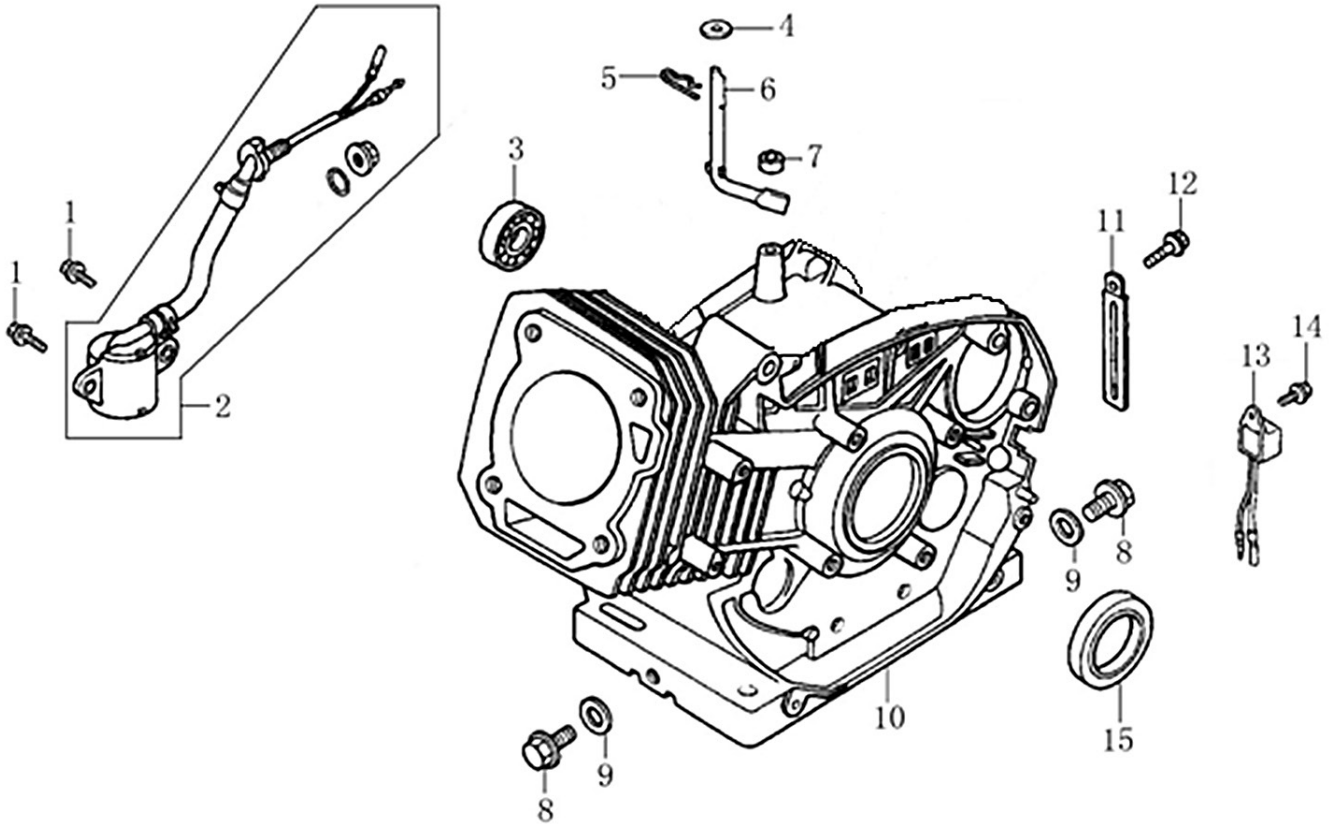

Engine

ITEM	PART NO.	QTY.	DESCRIPTION
1	0G8442C	1	ENGINE G390FA
2	0J00620100	1	BOLT, FLANGE M5*10
3	0H9761	1	COVER, DUST
4	0G84420194	1	BOLT, FLANGE M6*12
5	0G8442C112	1	BRACKET, AIR CLEANER

389cc ENGINE

Cylinder Head

ITEM	PART NO.	QTY.	DESCRIPTION
1	0J39340111	6	BOLT, FLANGE
2	0J39340112	1	COVER, HEAD
3	0J39340113	1	GASKET, HEAD COVER
4	0J39340114	1	TUBE, BREATHER
5	0G84420211	4	BOLT, FLANGE, 10x80
6	0G84420210	2	BOLT, STUD, EXHAUST
7	0J00620106	1	SPARK PLUG
8	0J39340115	1	CYLINDER HEAD
9	0J39340116	1	GASKET, CYLINDER
10	0G84420212	2	DOWEL, PIN
11	0K0090	2	BOLT, STUD, INTAKE
12	0G84420194	1	BOLT, FLANGE M6x12
13	0J39340117	1	SHROUD

Crankcase

ITEM	PART NO.	QTY.	DESCRIPTION
1	0G84420217	2	BOLT, FLANGE, 6x14
2	0G84420105	1	SWITCH ASSY., OIL LEVEL
3	0G84420118	1	BEARING, RADIAL BALL, 6202
4	0G84420218	1	WASHER, 8*16*1.2
5	0G84420219	1	PIN, LOCK, 10MM
6	0G84420220	1	SHAFT, GOVERNOR ARM
7	0G84420108	1	OIL SEAL, 8x14x4
8	0G84420110	2	BOLT, DRAIN PLUG
9	0G84420109	2	WASHER
10	0G84420216	1	CRANKCASE
11	0G84420267	1	CLIP
12	0G84420194	1	BOLT, FLANGE, 6x12
13	0G84420112	1	ALERT UNIT, OIL
14	0G84420194	1	BOLT, FLANGE, 6x12
15	0G84420116	1	SEAL, OIL

389cc ENGINE

Rocker and Camshaft

ITEM	PART NO.	QTY.	DESCRIPTION
1	0J39430124	1	ROCKER ARM ASSY.
2	0J39430125	1	ROCKER ARM ASSY.
3	0G84420122	2	ROTATOR, VALVE
4	0J35240114	4	VALVE LOCKER
5	0G84420123	2	RETAINER, VALVE SPRING
6	0G84420124	2	SPRING, VALVE
7	0G84420125	1	SEAT, VALVE SPRING
8	0J39430126	1	VALVE ASSY.
9	0G84420128	1	SEAL, VALVE STEM
10	0J39430127	2	PUSH ROD
11	0G84420174	2	LIFTER, VALVE
12	0G84420175	1	CAMSHAFT ASSY