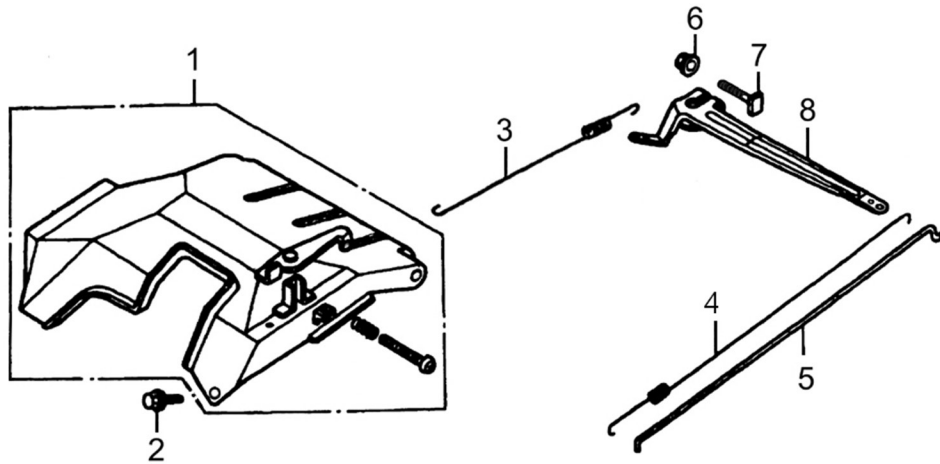

Control System

ITEM	PART NO.	QTY.	DESCRIPTION
1	0J39430130	1	CONTORL ASSY.
2	0G84420194	3	BOLT, FLANGE, 6x12
3	0J39430131	1	SPRING, GOVERNOR A
4	0J39430132	1	SPRING, GOVERNOR B
5	0J39430133	1	ROD, GOVERNOR
6	0G84420196	1	NUT, FLANGE, M6
7	0G84420197	1	BOLT, GOVERNOR ARM
8	0G84420198	1	ARM, GOVERNOR