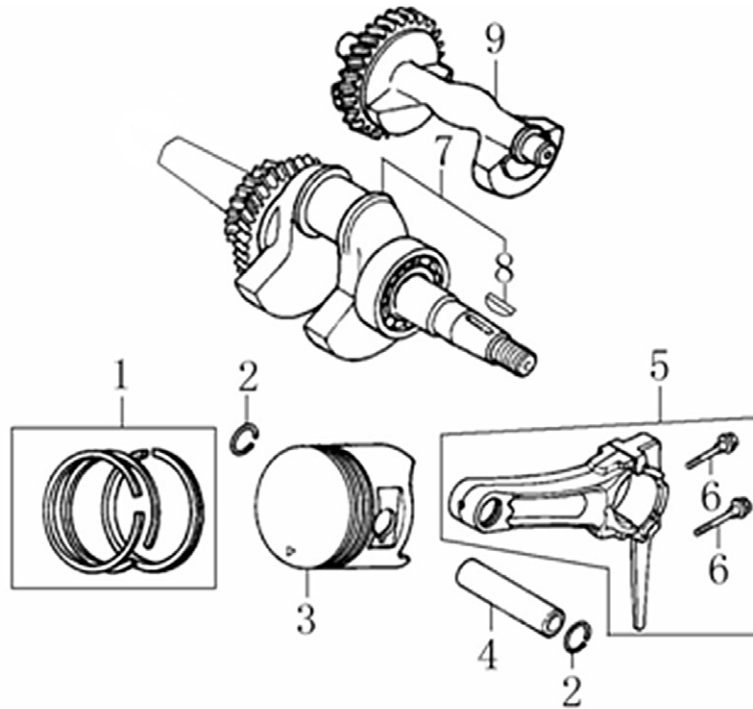

Crankcase

ITEM	PART NO.	QTY.	DESCRIPTION
1	0G84420217	2	BOLT, FLANGE, 6x14
2	0G84420105	1	SWITCH ASSY., OIL LEVEL
3	0G84420118	1	BEARING, RADIAL BALL, 6202
4	0G84420218	1	WASHER, 8*16*1.2
5	0G84420219	1	PIN, LOCK, 10MM
6	0G84420220	1	SHAFT, GOVERNOR ARM
7	0G84420108	1	OIL SEAL, 8x14x4
8	0G84420110	2	BOLT, DRAIN PLUG
9	0G84420109	2	WASHER
10	0G84420216	1	CRANKCASE
11	0G84420267	1	CLIP
12	0G84420194	1	BOLT, FLANGE, 6x12
13	0G84420112	1	ALERT UNIT, OIL
14	0G84420194	1	BOLT, FLANGE, 6x12
15	0G84420116	1	SEAL, OIL

389cc ENGINE

Crankcase Cover

ITEM	PART NO.	QTY.	DESCRIPTION
1	0G9799	1	CAP COMP., OIL FILLER
2	0G84420221	1	GOVERNOR ASSY.
3	0G84420118	1	BEARING, RADIAL BALL 6202
4	0G84420117	1	BEARING, RADIAL BALL 6207
5	0G84420228	2	PIN, DOWEL 8×12
6	0G84420115	1	GASKET, CASE COVER
7	0G84420111	1	OIL SEAL 35×52×7
8	0G84420227	1	CRANKCASE COVER
9	0G84420229	7	BOLT, FLANGE M8×40

Crankshaft and Piston

ITEM	PART NO.	QTY.	DESCRIPTION
1	0J39430121	1	RING SET, PISTON
2	0G84420237	2	CLIP, PISTON PIN
3	0J39430122	1	PISTON
4	0G84420238	1	PIN, PISTON
5	0G84420235	1	CONNECTING ROD ASSY
6	0G84420236	2	BOLT, CONNECTING ROD
7	0G84420230	1	CRANKSHAFT ASSY
8	0J39430123	1	KEY, SPECIAL WOODRUFF
9	0G84420232	1	WEIGHT, BALANCER

389cc ENGINE

Rocker and Camshaft

ITEM	PART NO.	QTY.	DESCRIPTION
1	0J39430124	1	ROCKER ARM ASSY.
2	0J39430125	1	ROCKER ARM ASSY.
3	0G84420122	2	ROTATOR, VALVE
4	0J35240114	4	VALVE LOCKER
5	0G84420123	2	RETAINER, VALVE SPRING
6	0G84420124	2	SPRING, VALVE
7	0G84420125	1	SEAT, VALVE SPRING
8	0J39430126	1	VALVE ASSY.
9	0G84420128	1	SEAL, VALVE STEM
10	0J39430127	2	PUSH ROD
11	0G84420174	2	LIFTER, VALVE
12	0G84420175	1	CAMSHAFT ASSY