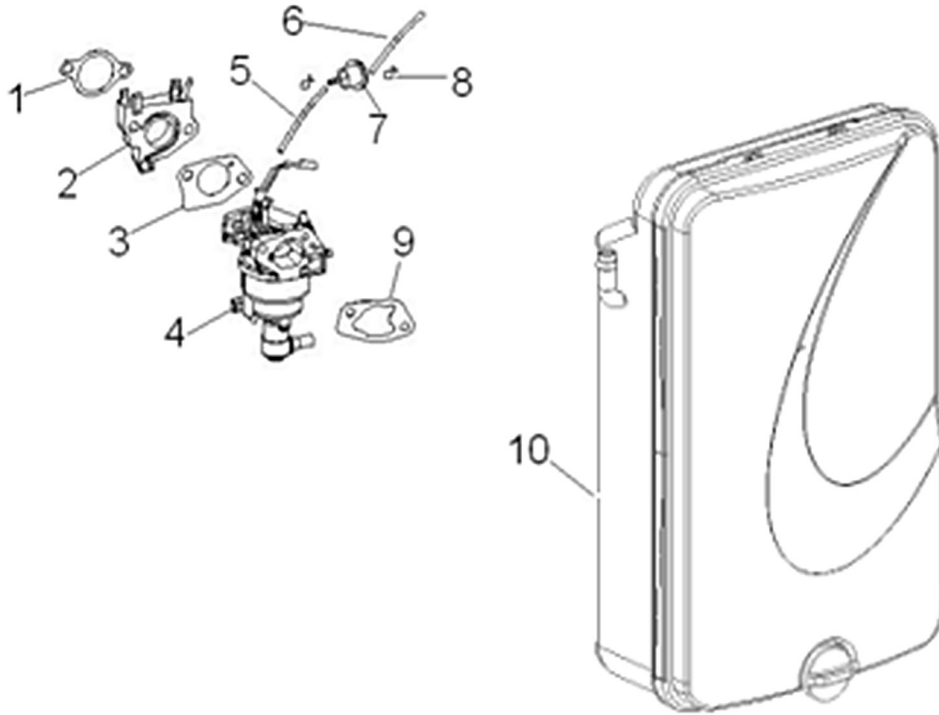

Air Cleaner and Carburetor

ITEM	PART NO.	QTY.	DESCRIPTION
1	0G84420144	1	GASKET, CARBURETOR
2	0J25910112	1	SPACER, CARBURETOR
3	0G9916	1	GASKET, CARBURETOR
4	0G8442A111	1	CARBURETOR ASSY.
5	0G9757B	1	TUBE, FUEL
6	0G9757A	1	TUBE, FUEL
7	0G9914	1	FILTER
8	048031B	4	CLAMP
9	0G84420156	1	GASKET, CARBURETOR
10	0G8442C111	1	AIR CLEANER
"Not Shown"	0G84420151	1	AIR CLEANER ELEMENT