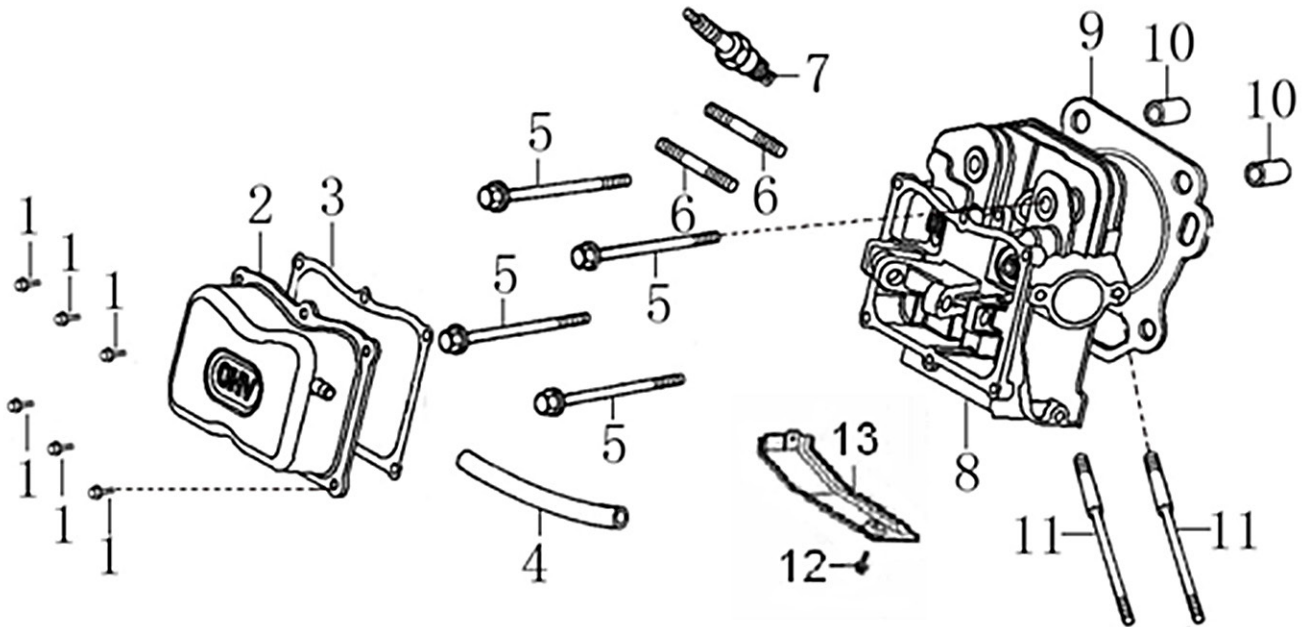

Cylinder Head

ITEM	PART NO.	QTY.	DESCRIPTION
1	0J39340111	6	BOLT, FLANGE
2	0J39340112	1	COVER, HEAD
3	0J39340113	1	GASKET, HEAD COVER
4	0J39340114	1	TUBE, BREATHER
5	0G84420211	4	BOLT, FLANGE, 10x80
6	0G84420210	2	BOLT, STUD, EXHAUST
7	0J00620106	1	SPARK PLUG
8	0J39340115	1	CYLINDER HEAD
9	0J39340116	1	GASKET, CYLINDER
10	0G84420212	2	DOWEL, PIN
11	0K0090	2	BOLT, STUD, INTAKE
12	0G84420194	1	BOLT, FLANGE M6x12
13	0J39340117	1	SHROUD

Crankcase

ITEM	PART NO.	QTY.	DESCRIPTION
1	0G84420217	2	BOLT, FLANGE, 6x14
2	0G84420105	1	SWITCH ASSY., OIL LEVEL
3	0G84420118	1	BEARING, RADIAL BALL, 6202
4	0G84420218	1	WASHER, 8*16*1.2
5	0G84420219	1	PIN, LOCK, 10MM
6	0G84420220	1	SHAFT, GOVERNOR ARM
7	0G84420108	1	OIL SEAL, 8x14x4
8	0G84420110	2	BOLT, DRAIN PLUG
9	0G84420109	2	WASHER
10	0G84420216	1	CRANKCASE
11	0G84420267	1	CLIP
12	0G84420194	1	BOLT, FLANGE, 6x12
13	0G84420112	1	ALERT UNIT, OIL
14	0G84420194	1	BOLT, FLANGE, 6x12
15	0G84420116	1	SEAL, OIL

389cc ENGINE

Crankcase Cover

ITEM	PART NO.	QTY.	DESCRIPTION
1	0G9799	1	CAP COMP., OIL FILLER
2	0G84420221	1	GOVERNOR ASSY.
3	0G84420118	1	BEARING, RADIAL BALL 6202
4	0G84420117	1	BEARING, RADIAL BALL 6207
5	0G84420228	2	PIN, DOWEL 8×12
6	0G84420115	1	GASKET, CASE COVER
7	0G84420111	1	OIL SEAL 35×52×7
8	0G84420227	1	CRANKCASE COVER
9	0G84420229	7	BOLT, FLANGE M8×40

389cc ENGINE

Rocker and Camshaft

ITEM	PART NO.	QTY.	DESCRIPTION
1	0J39430124	1	ROCKER ARM ASSY.
2	0J39430125	1	ROCKER ARM ASSY.
3	0G84420122	2	ROTATOR, VALVE
4	0J35240114	4	VALVE LOCKER
5	0G84420123	2	RETAINER, VALVE SPRING
6	0G84420124	2	SPRING, VALVE
7	0G84420125	1	SEAT, VALVE SPRING
8	0J39430126	1	VALVE ASSY.
9	0G84420128	1	SEAL, VALVE STEM
10	0J39430127	2	PUSH ROD
11	0G84420174	2	LIFTER, VALVE
12	0G84420175	1	CAMSHAFT ASSY