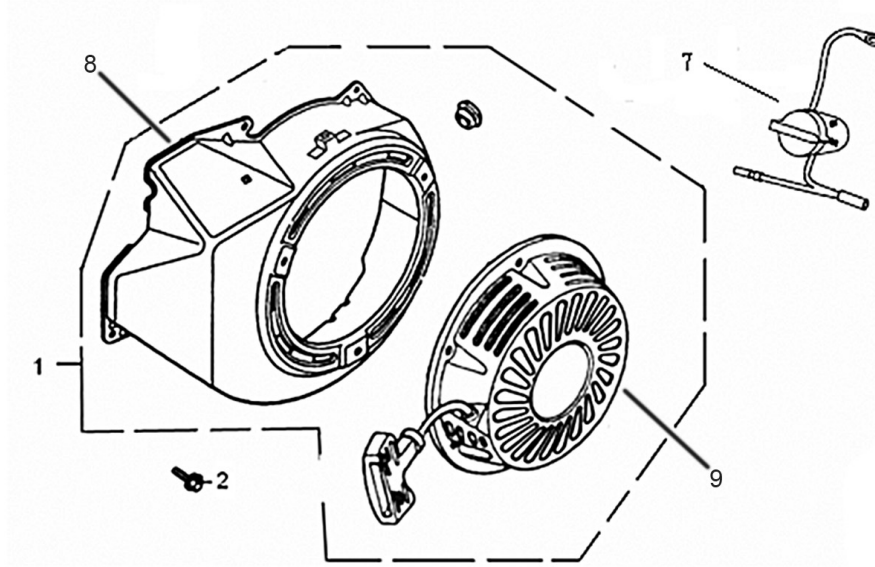

Starter

ITEM	PART NO.	QTY.	DESCRIPTION
1	0G8442A114	1	STARTER ASSY.
2	0G84420194	5	BOLT, FLANGE
7	0G9911	1	ENGINE SWITCH
8	0G8442A115	1	BLOWER HOUSING, RECOIL STARTER
9	0G9798	1	ASSY, RECOIL STARTER