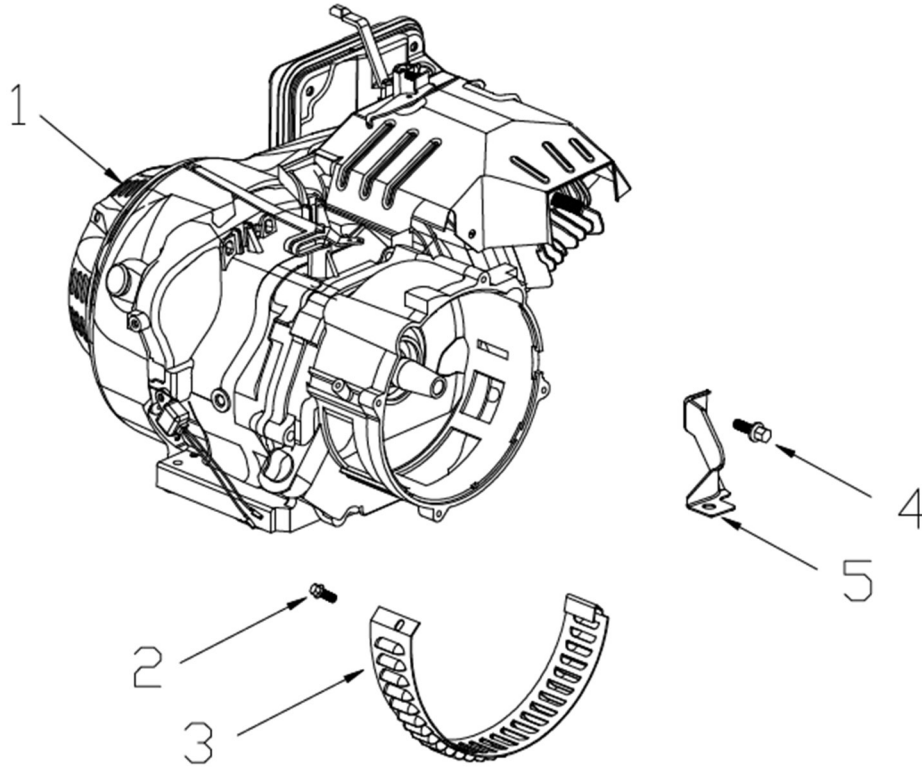

Engine

ITEM	PART NO.	QTY.	DESCRIPTION
1	0G8442C	1	ENGINE G390FA
2	0J00620100	1	BOLT, FLANGE M5*10
3	0H9761	1	COVER, DUST
4	0G84420194	1	BOLT, FLANGE M6*12
5	0G8442C112	1	BRACKET, AIR CLEANER