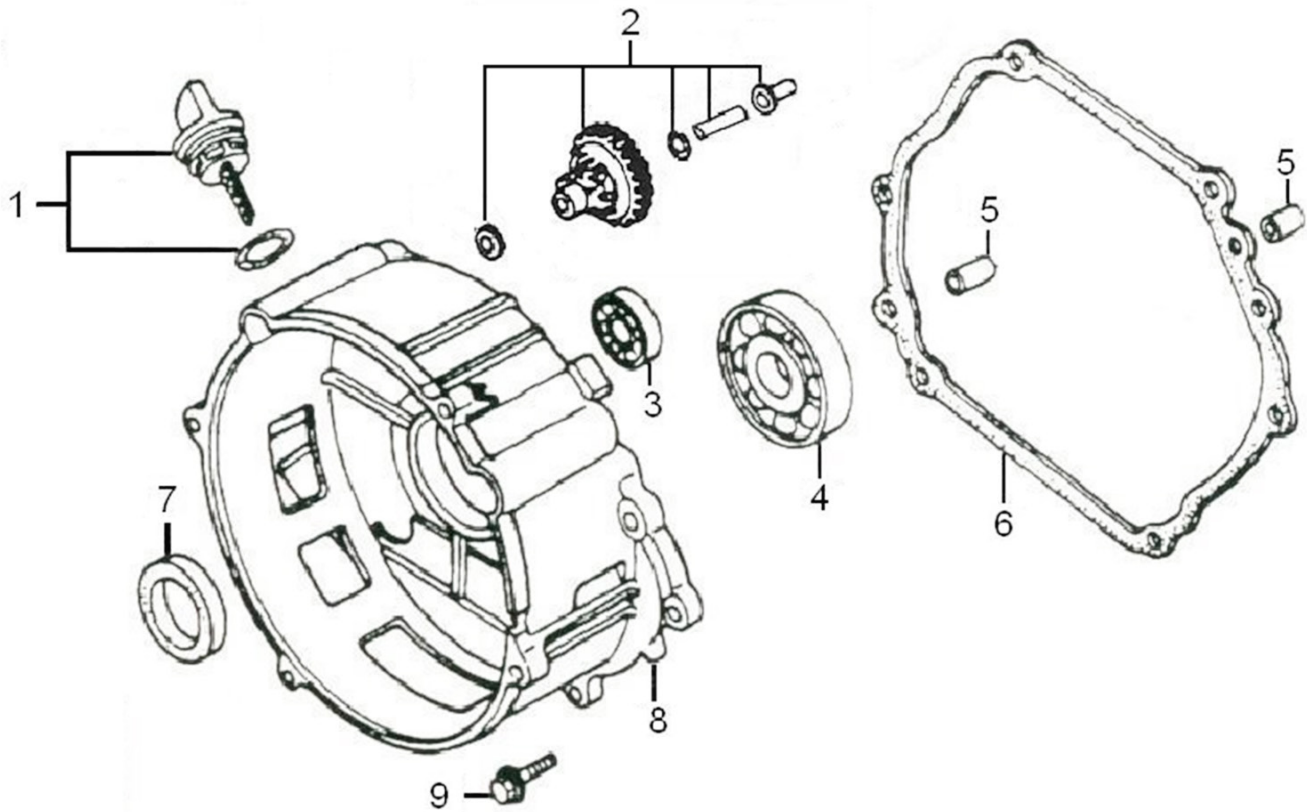

Cylinder Head

ITEM	PART NO.	QTY.	DESCRIPTION
1	0J39340111	6	BOLT, FLANGE
2	0J39340112	1	COVER, HEAD
3	0J39340113	1	GASKET, HEAD COVER
4	0J39340114	1	TUBE, BREATHER
5	0G84420211	4	BOLT, FLANGE, 10x80
6	0G84420210	2	BOLT, STUD, EXHAUST
7	0J00620106	1	SPARK PLUG
8	0J39340115	1	CYLINDER HEAD
9	0J39340116	1	GASKET, CYLINDER
10	0G84420212	2	DOWEL, PIN
11	0K0090	2	BOLT, STUD, INTAKE
12	0G84420194	1	BOLT, FLANGE M6x12
13	0J39340117	1	SHROUD

Crankcase

ITEM	PART NO.	QTY.	DESCRIPTION
1	0G84420217	2	BOLT, FLANGE, 6x14
2	0G84420105	1	SWITCH ASSY., OIL LEVEL
3	0G84420118	1	BEARING, RADIAL BALL, 6202
4	0G84420218	1	WASHER, 8*16*1.2
5	0G84420219	1	PIN, LOCK, 10MM
6	0G84420220	1	SHAFT, GOVERNOR ARM
7	0G84420108	1	OIL SEAL, 8x14x4
8	0G84420110	2	BOLT, DRAIN PLUG
9	0G84420109	2	WASHER
10	0G84420216	1	CRANKCASE
11	0G84420267	1	CLIP
12	0G84420194	1	BOLT, FLANGE, 6x12
13	0G84420112	1	ALERT UNIT, OIL
14	0G84420194	1	BOLT, FLANGE, 6x12
15	0G84420116	1	SEAL, OIL

389cc ENGINE

Crankcase Cover

ITEM	PART NO.	QTY.	DESCRIPTION
1	0G9799	1	CAP COMP., OIL FILLER
2	0G84420221	1	GOVERNOR ASSY.
3	0G84420118	1	BEARING, RADIAL BALL 6202
4	0G84420117	1	BEARING, RADIAL BALL 6207
5	0G84420228	2	PIN, DOWEL 8×12
6	0G84420115	1	GASKET, CASE COVER
7	0G84420111	1	OIL SEAL 35×52×7
8	0G84420227	1	CRANKCASE COVER
9	0G84420229	7	BOLT, FLANGE M8×40

389cc ENGINE

Rocker and Camshaft

ITEM	PART NO.	QTY.	DESCRIPTION
1	0J39430124	1	ROCKER ARM ASSY.
2	0J39430125	1	ROCKER ARM ASSY.
3	0G84420122	2	ROTATOR, VALVE
4	0J35240114	4	VALVE LOCKER
5	0G84420123	2	RETAINER, VALVE SPRING
6	0G84420124	2	SPRING, VALVE
7	0G84420125	1	SEAT, VALVE SPRING
8	0J39430126	1	VALVE ASSY.
9	0G84420128	1	SEAL, VALVE STEM
10	0J39430127	2	PUSH ROD
11	0G84420174	2	LIFTER, VALVE
12	0G84420175	1	CAMSHAFT ASSY