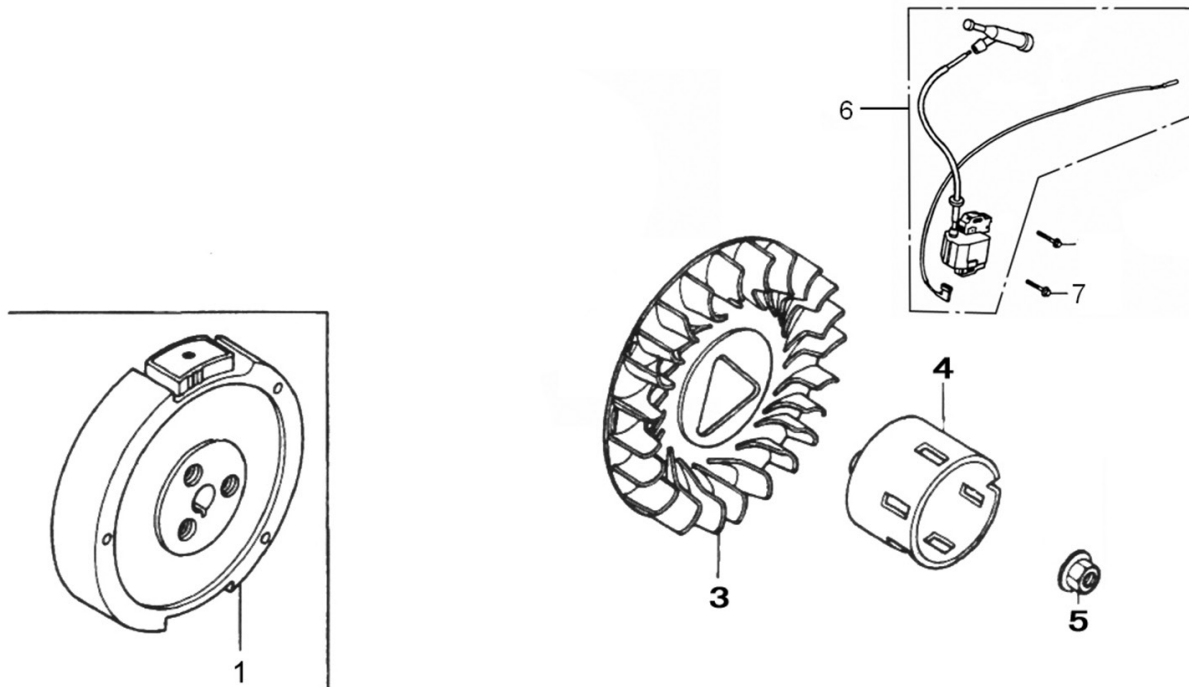

Flywheel

ITEM	PART NO.	QTY.	DESCRIPTION
1	0J25910111	1	FLYWHEEL
3	0G84420147	1	FAN COOLING
4	0G84420148	1	PULLEY, STARTER
5	0G84420149	1	NUT SPECIAL, M16
6	0G84420150	1	COIL ASSY., IGNITION
7	0G84420268	2	BOLT, FLANGE