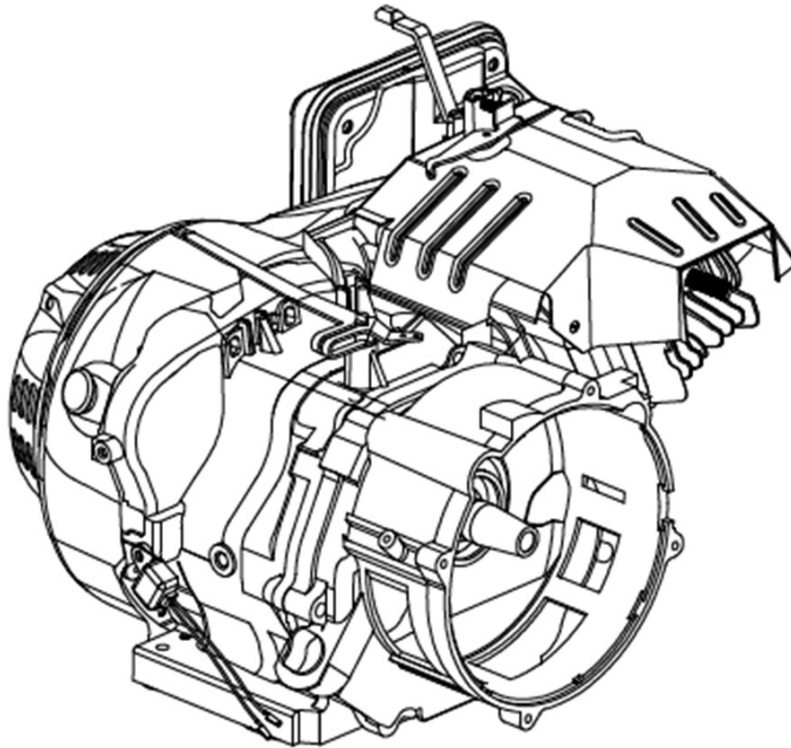

Engine Parts Manual

389cc (G19)

NOTICE!

The information in this manual is known to be accurate as of the date of release shown on the cover. However, engineering changes can occur without notice. To obtain the proper parts, please be sure to use the serial number of the unit being serviced when ordering from this manual. Always refer to any parts notes and changes before ordering. All other parts not shown in this manual can be found on Generac's exploded view drawings online on GENservice at www.generac.com.