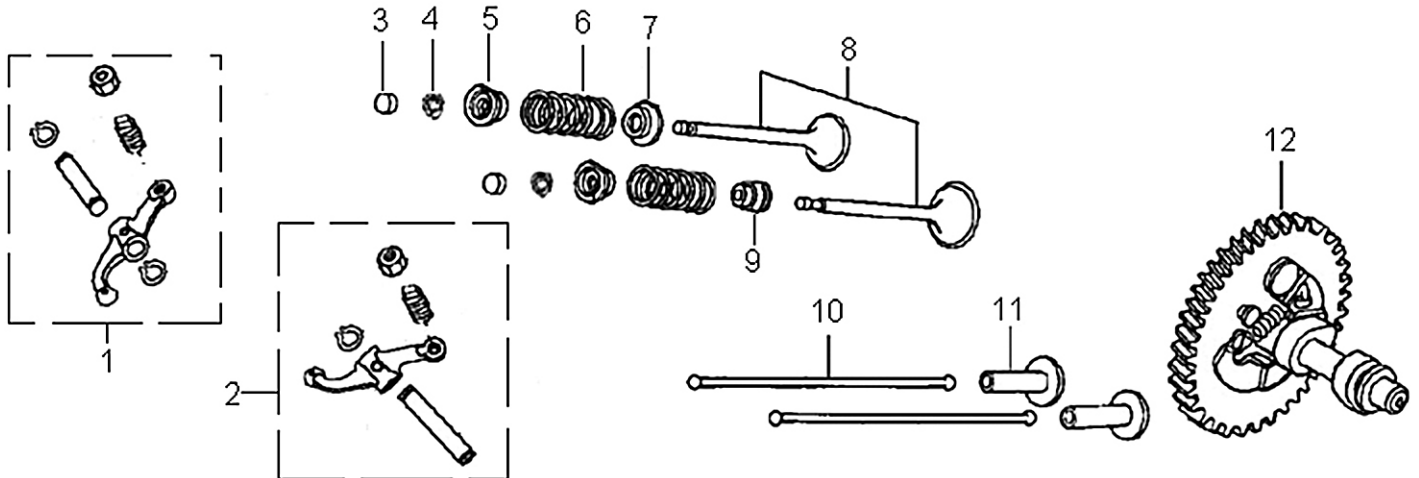

Crankcase

ITEM	PART NO.	QTY.	DESCRIPTION
1	0G84420217	2	BOLT, FLANGE, 6x14
2	0G84420105	1	SWITCH ASSY., OIL LEVEL
3	0G84420118	1	BEARING, RADIAL BALL, 6202
4	0G84420218	1	WASHER, 8*16*1.2
5	0G84420219	1	PIN, LOCK, 10MM
6	0G84420220	1	SHAFT, GOVERNOR ARM
7	0G84420108	1	OIL SEAL, 8x14x4
8	0G84420110	2	BOLT, DRAIN PLUG
9	0G84420109	2	WASHER
10	0G84420216	1	CRANKCASE
11	0G84420267	1	CLIP
12	0G84420194	1	BOLT, FLANGE, 6x12
13	0G84420112	1	ALERT UNIT, OIL
14	0G84420194	1	BOLT, FLANGE, 6x12
15	0G84420116	1	SEAL, OIL

389cc ENGINE

Crankcase Cover

ITEM	PART NO.	QTY.	DESCRIPTION
1	0G9799	1	CAP COMP., OIL FILLER
2	0G84420221	1	GOVERNOR ASSY.
3	0G84420118	1	BEARING, RADIAL BALL 6202
4	0G84420117	1	BEARING, RADIAL BALL 6207
5	0G84420228	2	PIN, DOWEL 8×12
6	0G84420115	1	GASKET, CASE COVER
7	0G84420111	1	OIL SEAL 35×52×7
8	0G84420227	1	CRANKCASE COVER
9	0G84420229	7	BOLT, FLANGE M8×40

Crankshaft and Piston

ITEM	PART NO.	QTY.	DESCRIPTION
1	0J39430121	1	RING SET, PISTON
2	0G84420237	2	CLIP, PISTON PIN
3	0J39430122	1	PISTON
4	0G84420238	1	PIN, PISTON
5	0G84420235	1	CONNECTING ROD ASSY
6	0G84420236	2	BOLT, CONNECTING ROD
7	0G84420230	1	CRANKSHAFT ASSY
8	0J39430123	1	KEY, SPECIAL WOODRUFF
9	0G84420232	1	WEIGHT, BALANCER

389cc ENGINE

Rocker and Camshaft

ITEM	PART NO.	QTY.	DESCRIPTION
1	0J39430124	1	ROCKER ARM ASSY.
2	0J39430125	1	ROCKER ARM ASSY.
3	0G84420122	2	ROTATOR, VALVE
4	0J35240114	4	VALVE LOCKER
5	0G84420123	2	RETAINER, VALVE SPRING
6	0G84420124	2	SPRING, VALVE
7	0G84420125	1	SEAT, VALVE SPRING
8	0J39430126	1	VALVE ASSY.
9	0G84420128	1	SEAL, VALVE STEM
10	0J39430127	2	PUSH ROD
11	0G84420174	2	LIFTER, VALVE
12	0G84420175	1	CAMSHAFT ASSY